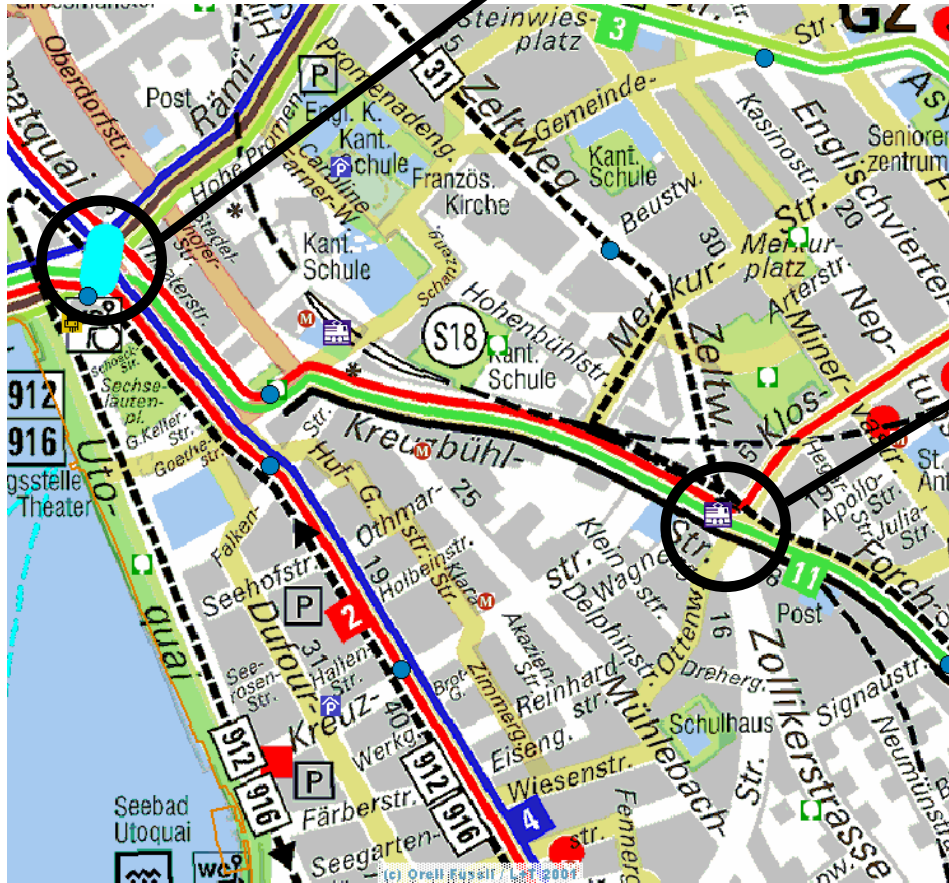

**Forum SCM
ETH- KPL Building
Kreuzplatz 5, 8032 Zurich
Tel +41 43 499 60 80**

Bellevue

Kreuzplatz

Kreuzplatz 5

Access through public transport to Kreuzplatz via

- Tram Nr. 11 → direction Forch
- Tram Nr. 15 → direction Klusplatz
- Bus Nr. 31 → direction Hegibachplatz

Access by car from the Lake

- Through Bellevue along Uto-quai
- Left turn at traffic light "Kreuzstrasse"
- At the end of the "Kreuzstrasse", after a major right turn, you have reached Kreuzplatz. You will find a parking facility at the Zentrum Neumünster, the entrance is to your right , in the Zollikerstrasse.